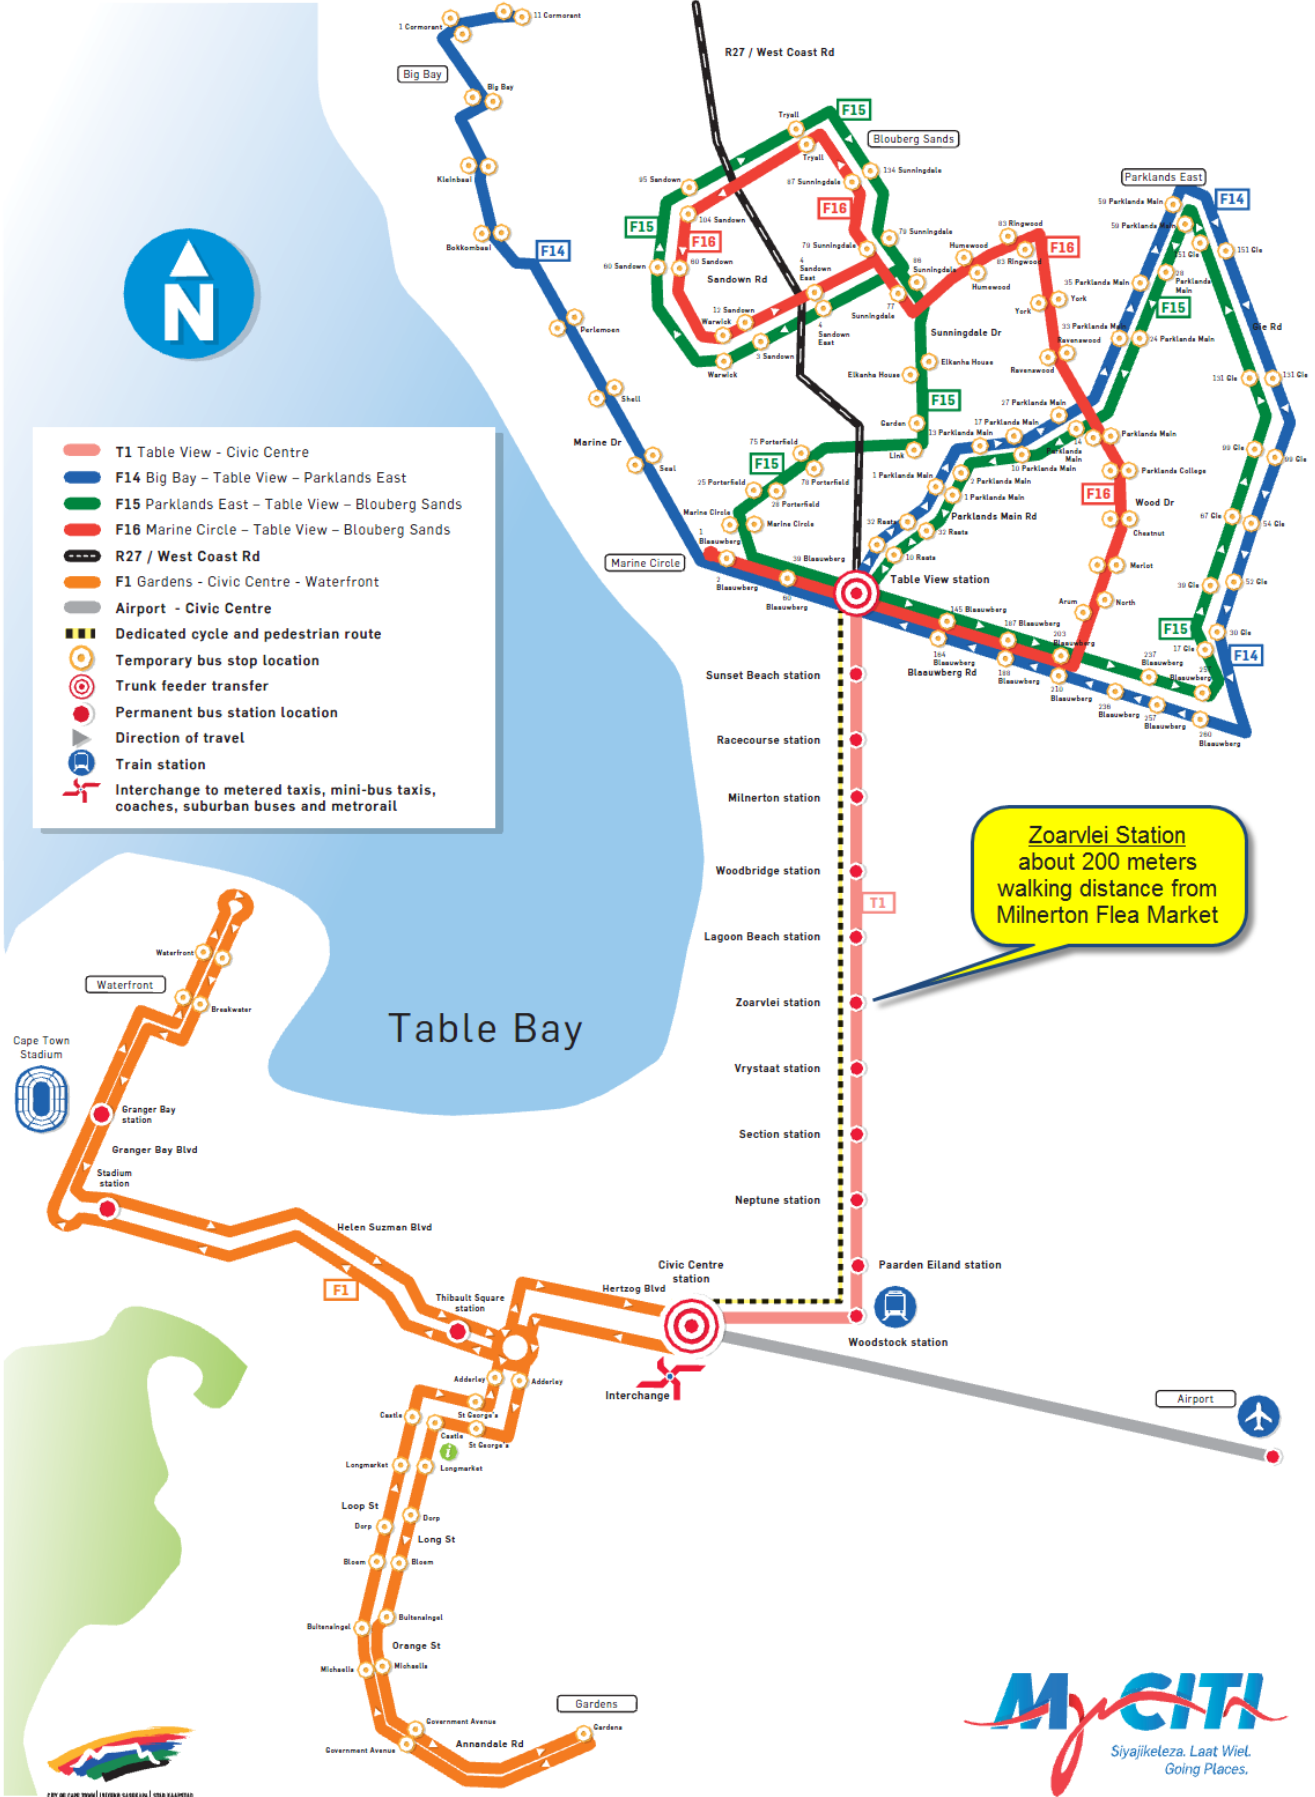

MYCITI SYSTEM MAP

- T1 Table View - Civic Centre
- F14 Big Bay – Table View – Parklands East
- F15 Parklands East – Table View – Blouberg Sands
- F16 Marine Circle – Table View – Blouberg Sands
- R27 / West Coast Rd
- F1 Gardens - Civic Centre - Waterfront
- Airport - Civic Centre
- Dedicated cycle and pedestrian route
- Temporary bus stop location
- Trunk feeder transfer
- Permanent bus station location
- ▶ Direction of travel
- Train station
- ↔ Interchange to metered taxis, mini-bus taxis, coaches, suburban buses and metrorail

Zoarlei Station
about 200 meters
walking distance from
Milnerton Flea Market

For more information, queries or complaints: Call the Transport Information Centre (toll-free 24/7) 0800 65 64 63 Visit www.capetown.gov.za/myciti